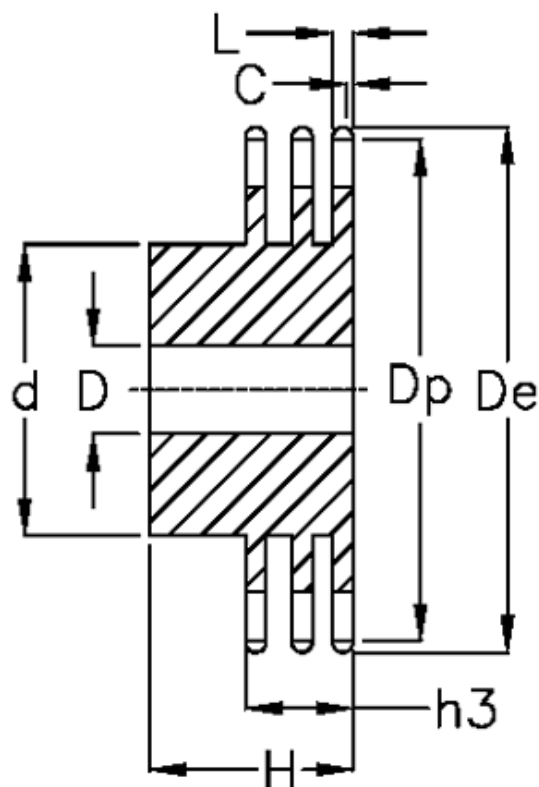

# Data Sheet

Article number: 616013010025

Description: Sprocket 24 B-3 Z=25 triplex  
predrilled

## Measures

C	= 4	h3	= 120.3
d	= *160	L	= 23.6
D	= 30±0,5	Number of teeth	= 25
De	= 319		
Dp	= 304		
For chain size	= 1 1/2" x 1"		
For chain type	= 24 B-3		
H	= 150		